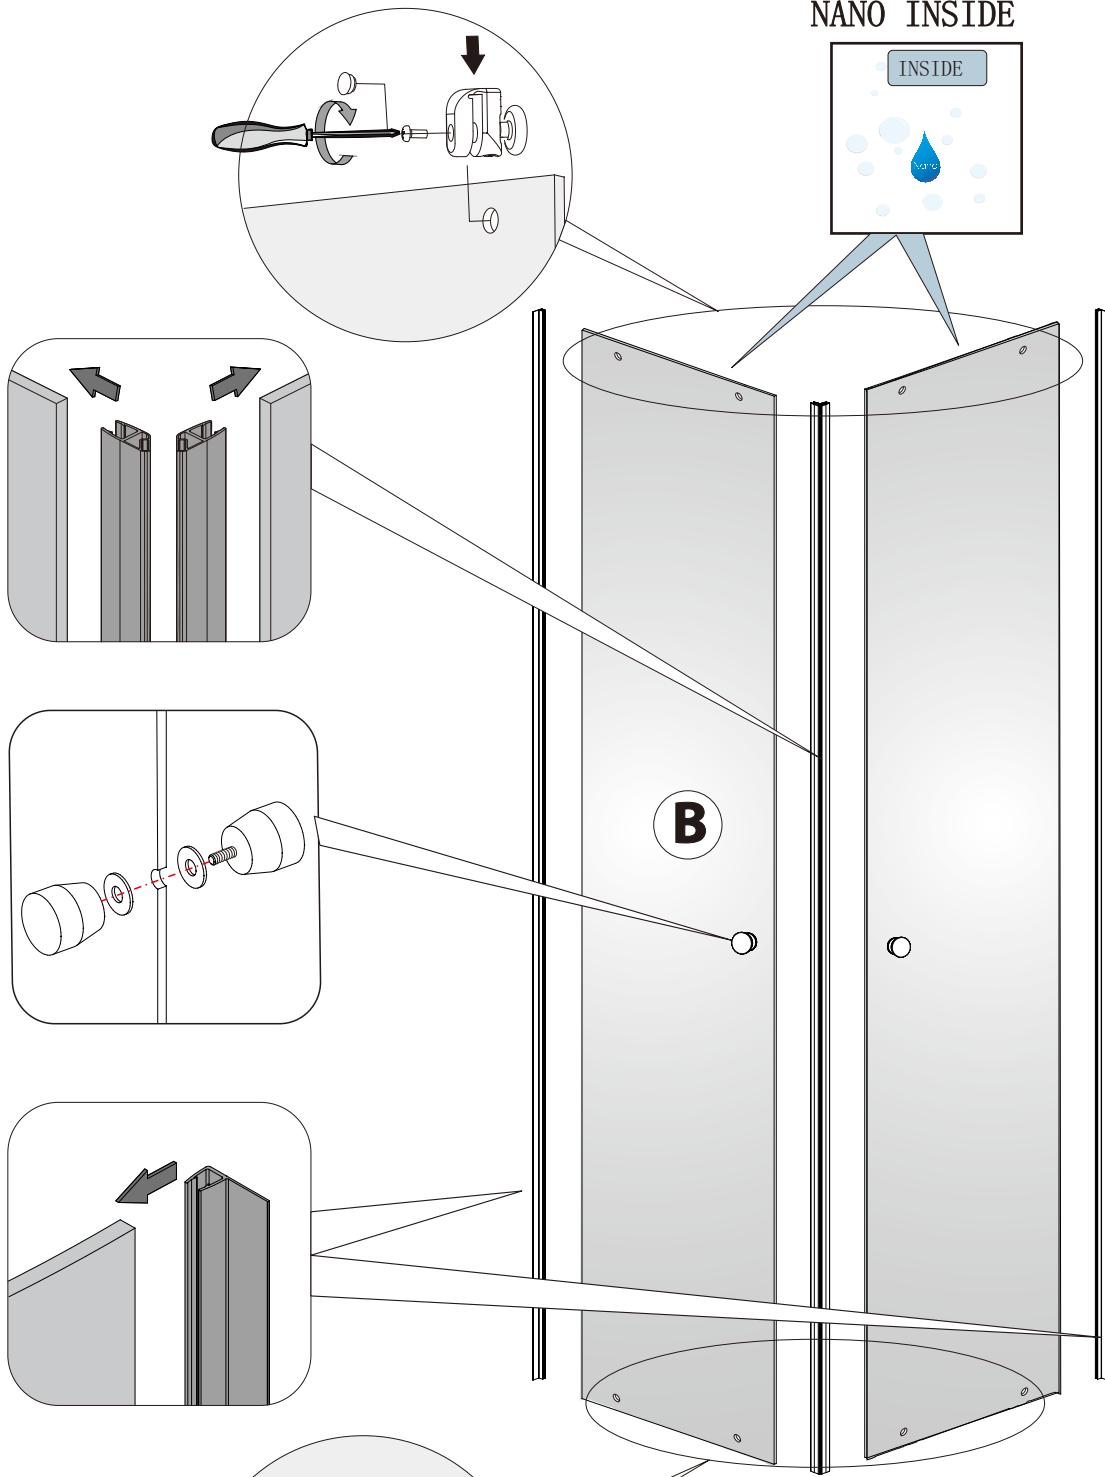

	W
800x800x1900mm (785-800)x(785-800)x1900mm	790-810mm
900x900x1900mm (885-900)x(885-900)x1900mm	890-910mm
1000x1000x1900mm (985-1000)x(985-1000)x1900mm	990-1010mm

	W
800x800x1900mm (785-800)x(785-800)x1900mm	790-810mm
900x900x1900mm (885-900)x(885-900)x1900mm	890-910mm
1000x1000x1900mm (985-1000)x(985-1000)x1900mm	990-1010mm

	W1
800x800x1900mm (785-800)x(785-800)x1900mm	770-785mm
900x900x1900mm (885-900)x(885-900)x1900mm	870-885mm
1000x1000x1900mm (985-1000)x(985-1000)x1900mm	970-985mm

17

NANO INSIDE

10

11 X2

8 X4

14 X4

16 X2

Boven

Onder

7

② X1      ⑥ X2

Voorzie alleen de  
buitenzijde van de  
cabine van siliconenkit.