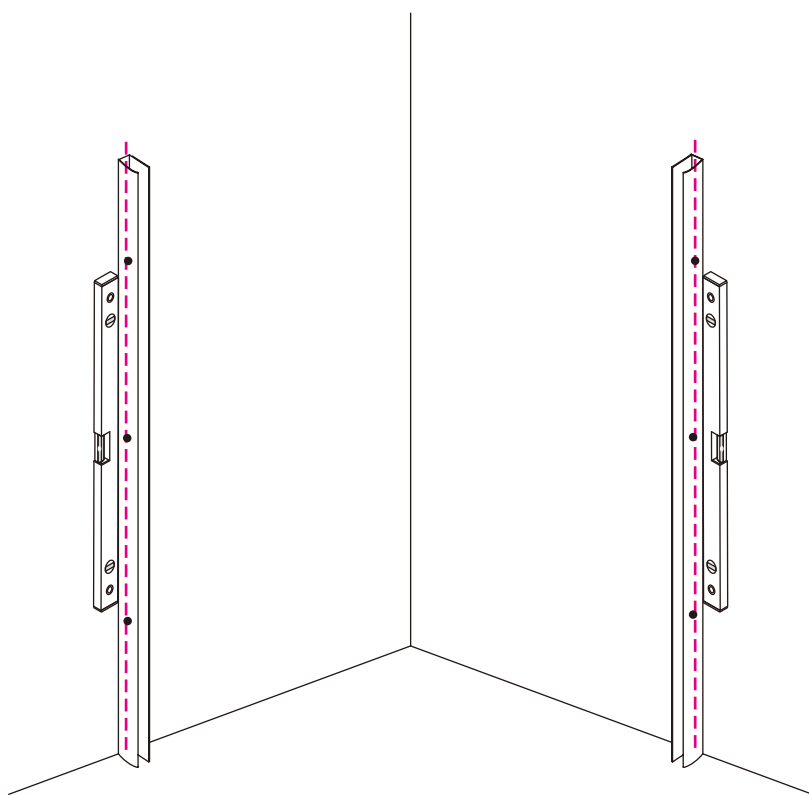

# ECO HOEKINSTAP met profiel

800x800x1900mm  
(785-800)x(785-800)x1900mm

900x900x1900mm  
(885-900)x(885-900)x1900mm

1000x1000x1900mm  
(985-1000)x(985-1000)x1900mm

# 1

Ø 2.8mm  
Ø 6mm

- |       |      |      |               |               |             |
|-------|------|------|---------------|---------------|-------------|
| ① X2  | ② X1 | ③ X2 | ④ X2          | ⑤ X8          | ⑥ X2        |
| ⑦ X4  | ⑧ X4 | ⑨ X2 | ⑩ X1          | ⑪ X4          | ⑫           |
| ⑬ X10 | ⑭ X4 | ⑮ X2 | ⑯ X2          | ⑰ X2          | X6          |
|       |      |      | X14<br>ST4X30 | X18<br>ST4X12 | X4<br>ST4X8 |

	W
800x800x1900mm (785-800)x(785-800)x1900mm	790-810mm
900x900x1900mm (885-900)x(885-900)x1900mm	890-910mm
1000x1000x1900mm (985-1000)x(985-1000)x1900mm	990-1010mm

	W
800x800x1900mm (785-800)x(785-800)x1900mm	790-810mm
900x900x1900mm (885-900)x(885-900)x1900mm	890-910mm
1000x1000x1900mm (985-1000)x(985-1000)x1900mm	990-1010mm

	W1
800x800x1900mm (785-800)x(785-800)x1900mm	770-785mm
900x900x1900mm (885-900)x(885-900)x1900mm	870-885mm
1000x1000x1900mm (985-1000)x(985-1000)x1900mm	970-985mm

17

NANO INSIDE

10

11 X2

8 X4

14 X4

16 X2