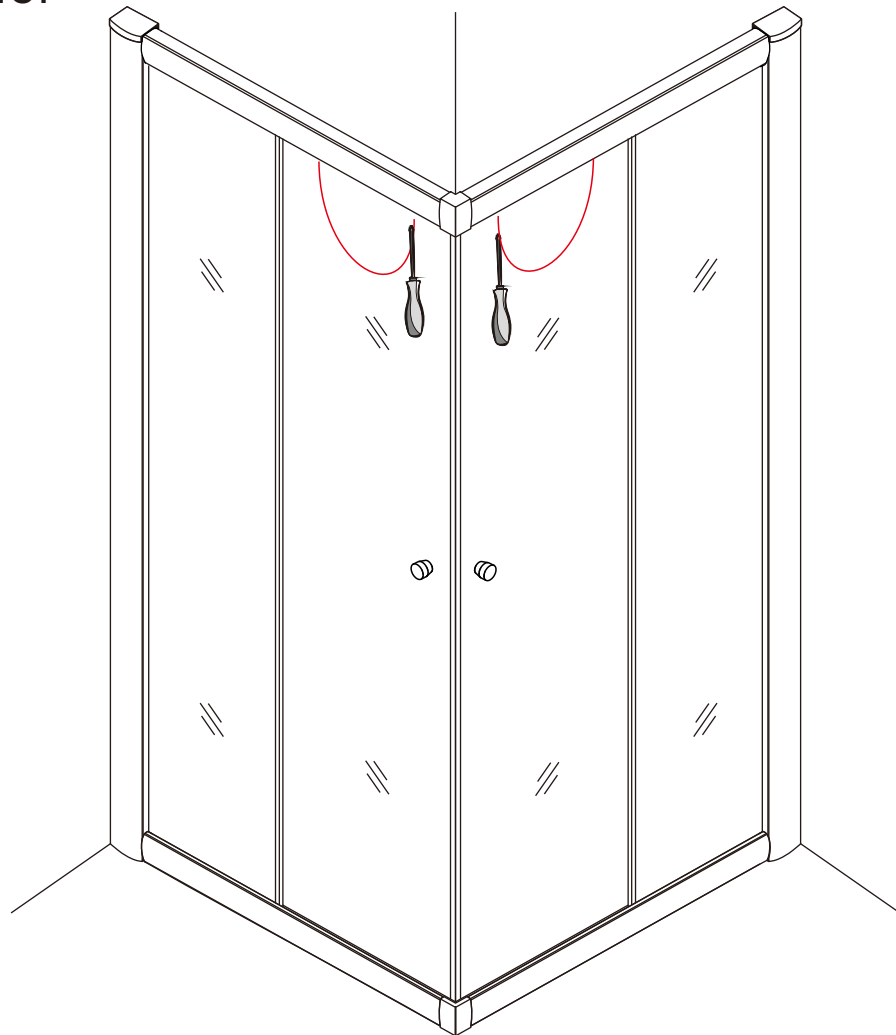

	W
800x800x1900mm (785-800)x(785-800)x1900mm	790-810mm
900x900x1900mm (885-900)x(885-900)x1900mm	890-910mm
1000x1000x1900mm (985-1000)x(985-1000)x1900mm	990-1010mm

	W
800x800x1900mm (785-800)x(785-800)x1900mm	790-810mm
900x900x1900mm (885-900)x(885-900)x1900mm	890-910mm
1000x1000x1900mm (985-1000)x(985-1000)x1900mm	990-1010mm

	W1
800x800x1900mm (785-800)x(785-800)x1900mm	770-785mm
900x900x1900mm (885-900)x(885-900)x1900mm	870-885mm
1000x1000x1900mm (985-1000)x(985-1000)x1900mm	970-985mm

17

NANO INSIDE

10

11 X2

8 X4

14 X4

16 X2

Boven

Onder

7

② X1      ⑥ X2

Voorzie alleen de  
buitenzijde van de  
cabine van siliconenkit.