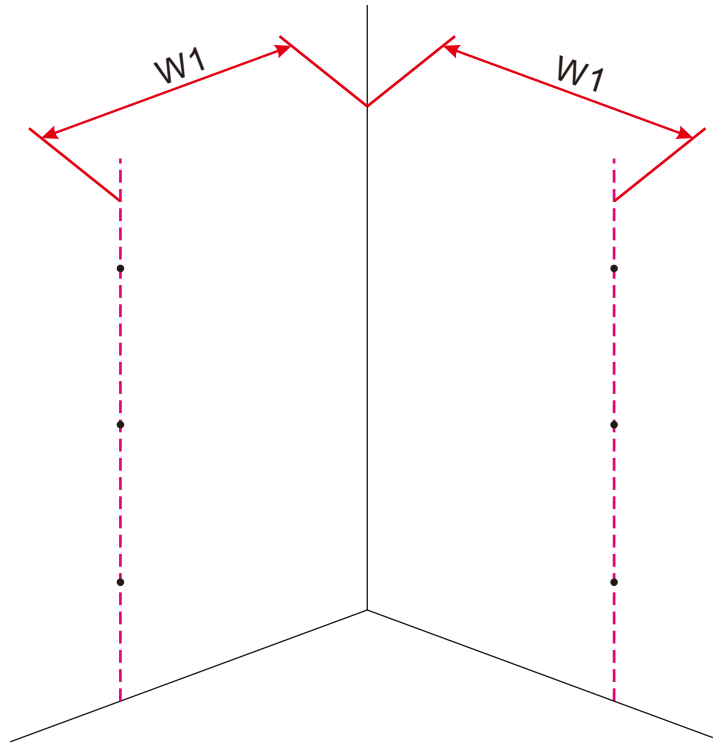

# ECO HOEKINSTAP met profiel

800x800x1900mm  
(785-800)x(785-800)x1900mm

900x900x1900mm  
(885-900)x(885-900)x1900mm

1000x1000x1900mm  
(985-1000)x(985-1000)x1900mm

# 1

Ø 2.8mm  
Ø 6mm

- |       |      |      |               |               |             |
|-------|------|------|---------------|---------------|-------------|
| ① X2  | ② X1 | ③ X2 | ④ X2          | ⑤ X8          | ⑥ X2        |
| ⑦ X4  | ⑧ X4 | ⑨ X2 | ⑩ X1          | ⑪ X4          | ⑫           |
| ⑬ X10 | ⑭ X4 | ⑮ X2 | ⑯ X2          | ⑰ X2          | X6          |
|       |      |      | X14<br>ST4X30 | X18<br>ST4X12 | X4<br>ST4X8 |

	W
800x800x1900mm (785-800)x(785-800)x1900mm	790-810mm
900x900x1900mm (885-900)x(885-900)x1900mm	890-910mm
1000x1000x1900mm (985-1000)x(985-1000)x1900mm	990-1010mm

	W
800x800x1900mm (785-800)x(785-800)x1900mm	790-810mm
900x900x1900mm (885-900)x(885-900)x1900mm	890-910mm
1000x1000x1900mm (985-1000)x(985-1000)x1900mm	990-1010mm

	W1
800x800x1900mm (785-800)x(785-800)x1900mm	770-785mm
900x900x1900mm (885-900)x(885-900)x1900mm	870-885mm
1000x1000x1900mm (985-1000)x(985-1000)x1900mm	970-985mm

17

NANO INSIDE

10

11 X2

8 X4

14 X4

16 X2