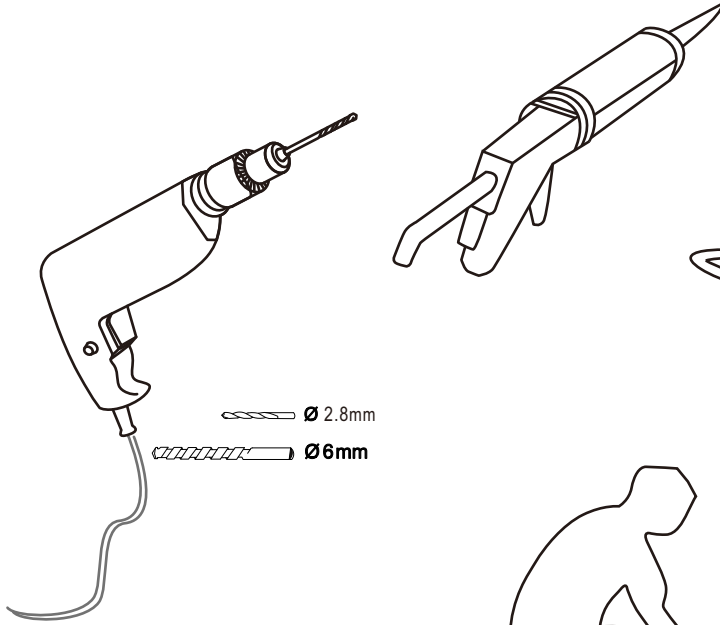

# ECO HOEKINSTAP met profiel

800x800x1900mm  
(785-800)x(785-800)x1900mm

900x900x1900mm  
(885-900)x(885-900)x1900mm

1000x1000x1900mm  
(985-1000)x(985-1000)x1900mm

# 1

Ø 2.8mm  
Ø 6mm

- |       |      |      |               |               |             |
|-------|------|------|---------------|---------------|-------------|
| ① X2  | ② X1 | ③ X2 | ④ X2          | ⑤ X8          | ⑥ X2        |
| ⑦ X4  | ⑧ X4 | ⑨ X2 | ⑩ X1          | ⑪ X4          | ⑫           |
| ⑬ X10 | ⑭ X4 | ⑮ X2 | ⑯ X2          | ⑰ X2          | X6          |
|       |      |      | X14<br>ST4X30 | X18<br>ST4X12 | X4<br>ST4X8 |

	W
800x800x1900mm (785-800)x(785-800)x1900mm	790-810mm
900x900x1900mm (885-900)x(885-900)x1900mm	890-910mm
1000x1000x1900mm (985-1000)x(985-1000)x1900mm	990-1010mm

	W
800x800x1900mm (785-800)x(785-800)x1900mm	790-810mm
900x900x1900mm (885-900)x(885-900)x1900mm	890-910mm
1000x1000x1900mm (985-1000)x(985-1000)x1900mm	990-1010mm

	W1
800x800x1900mm (785-800)x(785-800)x1900mm	770-785mm
900x900x1900mm (885-900)x(885-900)x1900mm	870-885mm
1000x1000x1900mm (985-1000)x(985-1000)x1900mm	970-985mm

17

NANO INSIDE

10

11 X2

8 X4

14 X4

16 X2